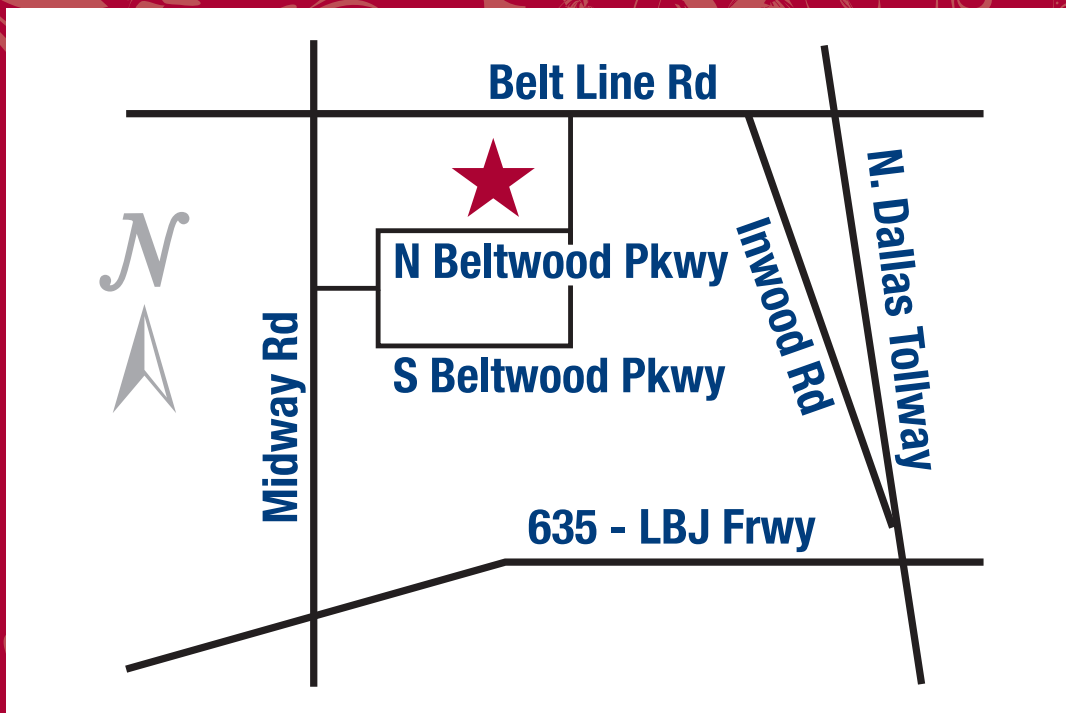

## THE PALAESTRA

4335 N. BELTWOOD PARKWAY  
FARMERS BRANCH, TEXAS 75244  
214.206.1449

**From Belt Line Road:** South on E. Beltwood Pwky., go 2 blocks and take right on N. Beltwood Pwky. and it's on right side of street.

**From Midway Road:** East on Beltwood Pwky., take a left at stop sign and follow N. Beltwood Pwky. around to right and it's on left side of street.